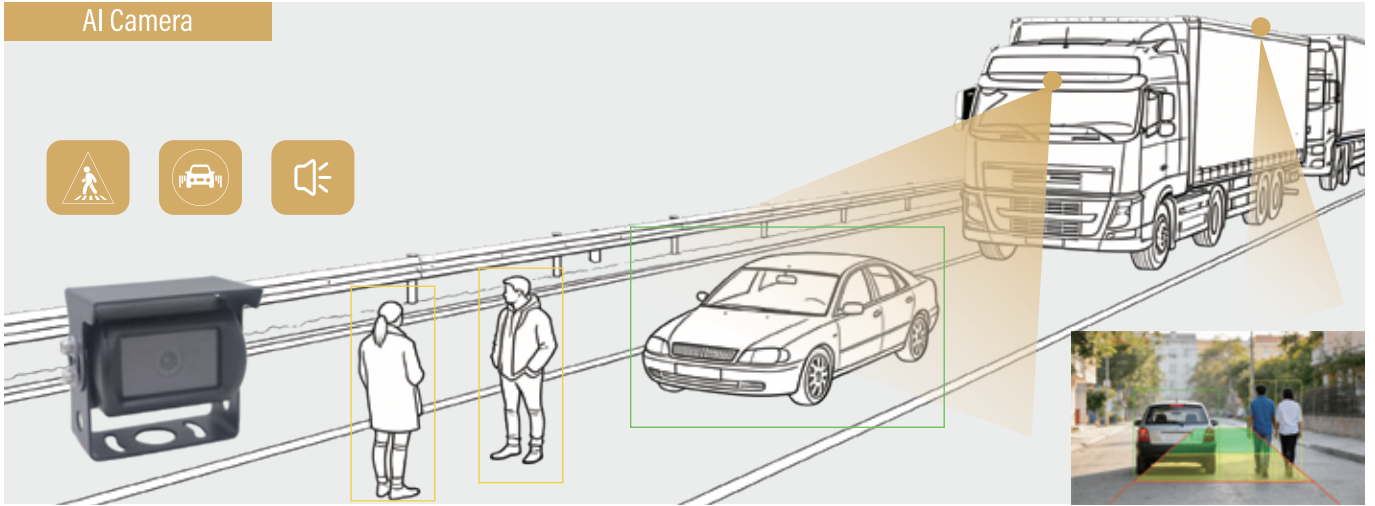

HD 1080P HD Cameras

AI Camera

Front View Camera

Side View Camera

Dome Camera

Brake light camera

Rear View Camera