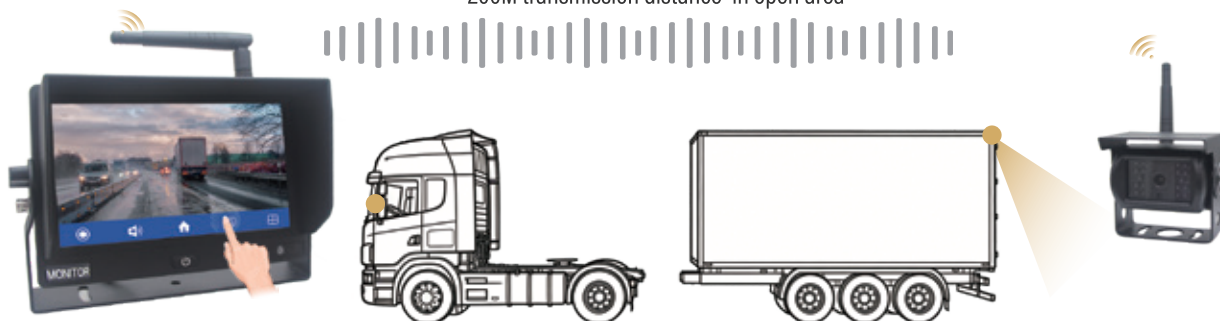

Bracket (optional)

BSD function

ADAS function

Driving track playback

60fps

Dual DVR recording

Touch screen

Starlight night vision

Reversing guide line

AHD signal

Wide dynamic range

2.4GHz Digital Wireless System/ Wi-Fi System

200M transmission distance in open area

2.4GHz Digital Wireless System

Wi-Fi system

AC-307MDW-HD

Transmitter & Receiver

TX-100HD/RX-100HD

1080P Wireless Forklift Camera System

AC-978MDW-HD

CM-709MDW-HD

- > Laser positioning help to improve efficiency
- > Magnetic basement for easy installation
- > Rechargeable and easy power supply with external battery