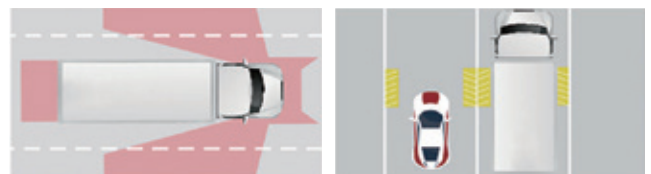

Blind spot during driving

Narrow Roads

Content :

- 1 x 360 box; 4 x fish-eye camera; 1 x HDMI monitor;
- 1 x remote control; 1 x Intelligent Voice alert; 1 x GPS antenna
- 1 x power cable; 1 x 3M/5M/7M/15M extension cable
- 1 x external buzzer(optional); 4 x Calibration mat(optional)