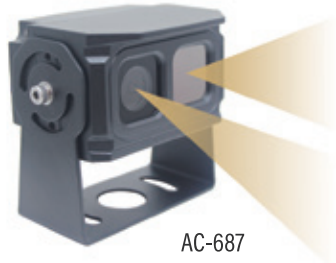

Long arm Camera

12.3" Monitor

15" Monitor

Long-arm Camera (suitable for big truck)

Long arm Camera

AR-CMS27

- Display: 12.3" & 15"
- Camera: Long arm & Short arm
- Field of View: Class II & Class IV
- LVDS digital high-definition camera
- IPS Screen; Resolution: 720x1920;
- Brightness: >1000 cd/m²
- Operating voltage: 9-32 V
- R46 Certified
- R10 Certified

Reverse parking

Side parking

Crowded roads

Blind spot at corners

Blind spot during driving

Narrow Roads

Content :

- 1 x 360 box; 4 x fish-eye camera; 1 x HDMI monitor;
- 1 x remote control; 1 x Intelligent Voice alert; 1 x GPS antenna
- 1 x power cable; 1 x 3M/5M/7M/15M extension cable
- 1 x external buzzer(optional); 4 x Calibration mat(optional)

AI Thermal Infrared Imaging Camera System

AC-687

- Thermal Infrared Camera/ Visible Light Camera
- Dual lens design, split display in the monitor
- Built-in AI pedestrian & vehicle detection algorithm
- Clear visibility in complete darkness
- Ultra-long visible distance
- Anti-glare and anti-dazzle protection
- Clear visibility in fog, smoke, and haze
- Single View Mode/Split View Mode/PIP Mode optional