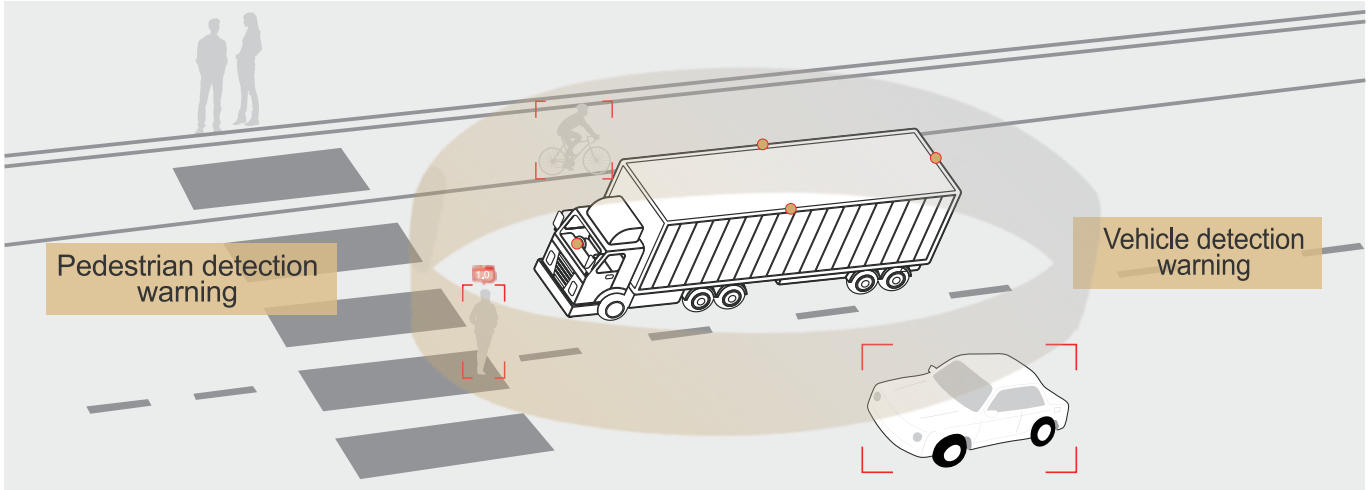

Innovative Vision Solution for Safer Driving

R46

UN ECE R46 Camera Monitor System

Designed specifically for trucks, buses, and special vehicles, this Camera Monitoring System complies with UN R46 regulations, replacing traditional mirrors with streamlined cameras to reduce collision and improve efficiency. It delivers low-latency, high-definition video to in-cabin screens, offers anti-glare and all-weather performance, providing a clear, unobstructed rear and side view, thereby enhancing driving safety.

Long arm Camera

12.3" Monitor

15" Monitor

Long-arm Camera (suitable for big truck)

Long arm Camera

AR-CMS27

- Display: 12.3" & 15"
- Camera: Long arm & Short arm
- Field of View: Class II & Class IV
- LVDS digital high-definition camera
- IPS Screen; Resolution: 720x1920;
- Brightness: >1000 cd/m²
- Operating voltage: 9-32 V
- R46 Certified
- R10 Certified

Short arm Camera

12.3" Monitor

15" Monitor

Short-arm Camera (suitable for commercial coach/bus)

Short arm Camera

AI 360° Surround View Monitoring System

Built-in AI algorithms for 360-degree blind spot detection. It alerts drivers through the cabin monitor (visual)+ intelligent voice alert (audible), providing a comprehensive warning system. Additionally, it connects to external buzzer to warn pedestrians or non-motor vehicles entering the blind spot, enhancing overall driving safety.

VOX8-360

- > 3D bird view around panoramic view, no blind spots around 360°
- > Support AI Pedestrian & Vehicle Detection
- > Support SD card storage (8G-512G)
- > Support multiple video outputs, including CVBS/HDMI/VGA/AHD.
- > 10.1" high-definition display, HDMI input, Full screen touch
- > Support 4~8 channels AHD camera
- > Support GPS speed measurement