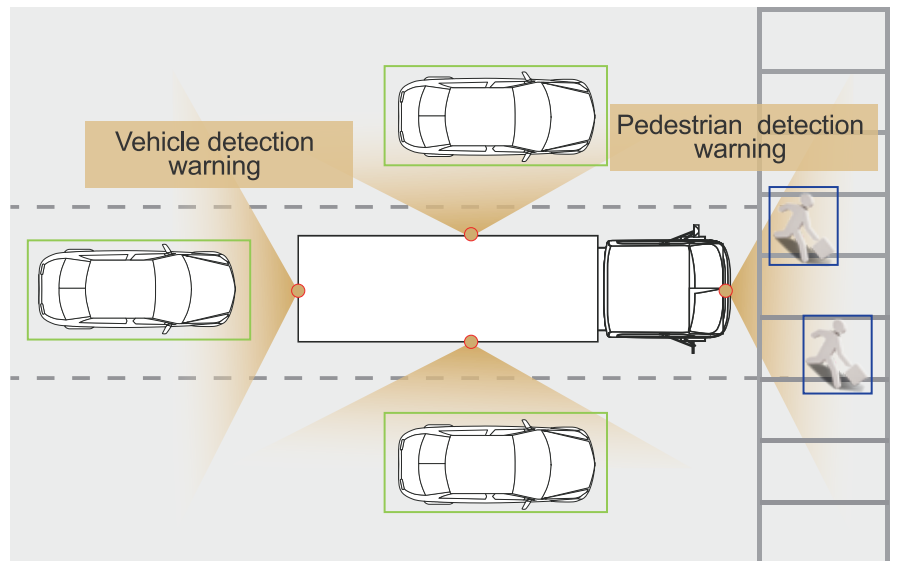

AI Thermal Infrared Imaging Camera System

AC-687

- Thermal Infrared Camera/ Visible Light Camera
- Dual lens design, split display in the monitor
- Built-in AI pedestrian & vehicle detection algorithm
- Clear visibility in complete darkness
- Ultra-long visible distance
- Anti-glare and anti-dazzle protection
- Clear visibility in fog, smoke, and haze
- Single View Mode/Split View Mode/PIP Mode optional

VS

Glare environment

VS

Darkness environment

VS

Rainy and foggy environment

AI 1080P AI Monitor System

CM-108HQ(BSD)

CM-718HQ(BSD)

Screen size

Split screen

Touch screen

DVR (MAX 256G)

AHD signal

Pedestrian Detection

Vehicle Detection