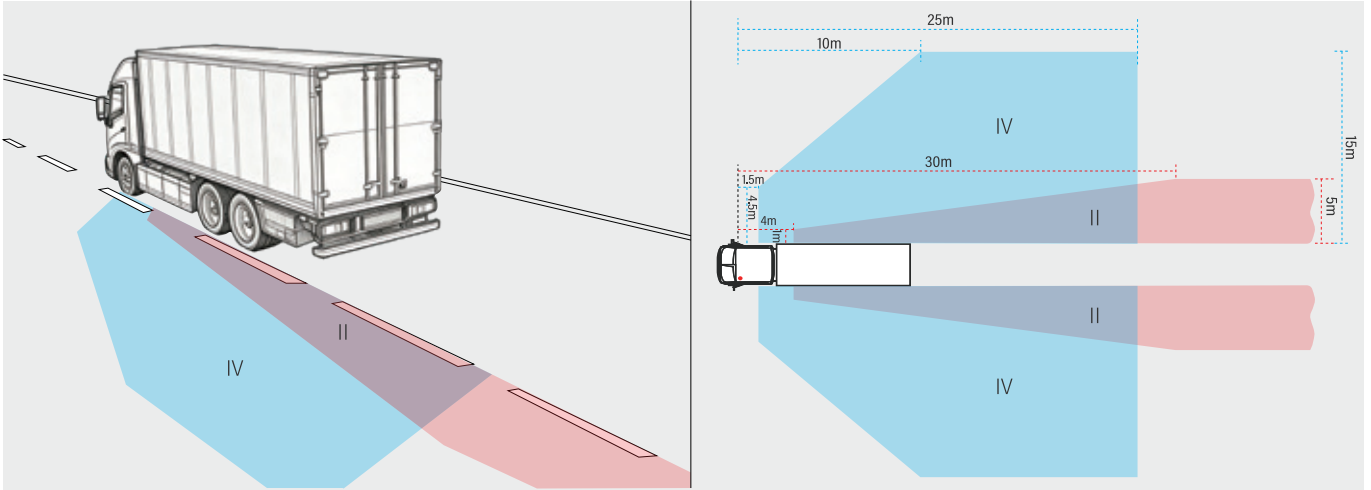

Innovative Vision Solution for Safer Driving

R46

UN ECE R46 Camera Monitor System

Designed specifically for trucks, buses, and special vehicles, this Camera Monitoring System complies with UN R46 regulations, replacing traditional mirrors with streamlined cameras to reduce collision and improve efficiency. It delivers low-latency, high-definition video to in-cabin screens, offers anti-glare and all-weather performance, providing a clear, unobstructed rear and side view, thereby enhancing driving safety.

Long arm Camera

12.3" Monitor

15" Monitor

Long-arm Camera (suitable for big truck)

Long arm Camera

AR-CMS27

- Display: 12.3" & 15"
- Camera: Long arm & Short arm
- Field of View: Class II & Class IV
- LVDS digital high-definition camera
- IPS Screen; Resolution: 720x1920;
- Brightness: >1000 cd/m²
- Operating voltage: 9-32 V
- R46 Certified
- R10 Certified